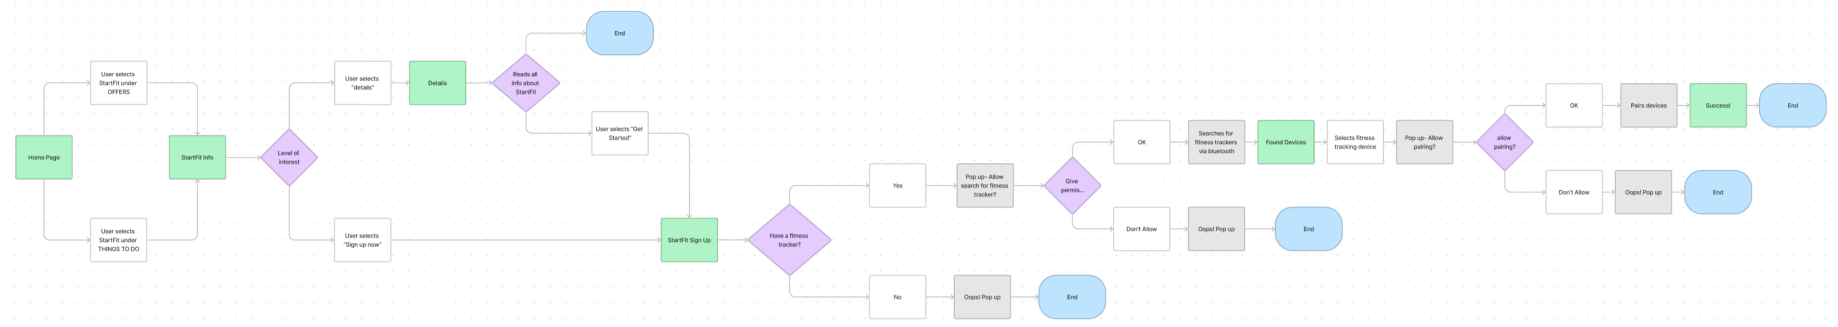

# USER FLOW

**Key**

- Start/End
- Page
- Decision
- User performs a process/action
- Company performs a process/action

Action: User wants to sign up for StartFit

# TASK FLOW

**Key**

- Start/End
- Page
- Decision
- User performs a process/action
- Company performs a process/action

Action: User wants to sign up for StartFit