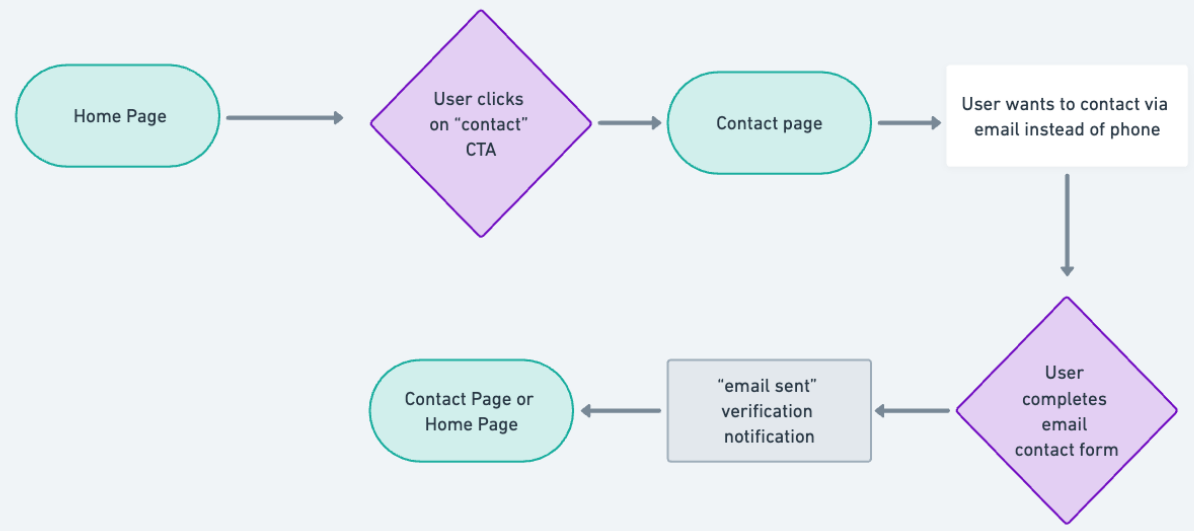

Task Flow Key

Task completed = Contact CO S&L using email form

Action = User wants to find resources